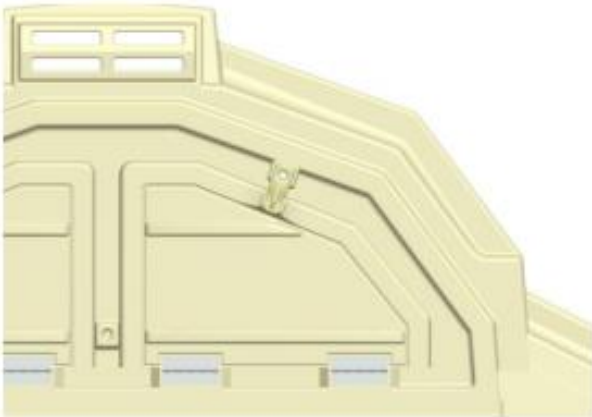

Vent Door Latch Assembly Instructions

Fits Direct Attach Pails and Heavy-Duty Plastic Calf Pails in Pail Holders
Assembly Instructions for Installation

Calf-Tel Vent Door latch Bill of Material:

| Item | Description | Qty |
|------|----------------------------------|-----|
| 1 | Calf-Tel Warm Weather Latch | 1 |
| 2 | ¼-20 x 2" Hex Head Cap Screw, YZ | 1 |
| 3 | ¼-20 Nylon Insert Lock Nut YZ | 1 |
| 4 | ¼ USS Flat Washer YZ | 2 |
| 5 | Assembly Instruction Sheet | 1 |

Tools Needed:

1. (2) 5/16" Deep Well Sockets
2. (2) Ratchets

Note Latch is used on both Calf-Tel Hutch and 54|98.

54|98 Installation

Calf-Tel Installation

Exploded View