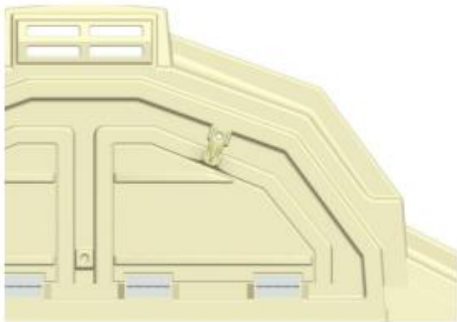

Vent Door Latch Assembly Instructions

Fits Direct Attach Pails and Heavy-Duty Plastic Calf Pails in Pail Holders
Assembly Instructions for Installation

Calf-Tel Vent Door latch Bill of Material:

Item	Description	Qty
1	Calf-Tel Warm Weather Latch	1
2	¼-20 x 2" Hex Head Cap Screw, YZ	1
3	¼-20 Nylon Insert Lock Nut YZ	1
4	¼ USS Flat Washer YZ	2
5	Assembly Instruction Sheet	1

Tools Needed:

1. (2) 5/16" Deep Well Sockets
2. (2) Ratchets

Note Latch is used on both Calf-Tel Hutch and 54|98.

54|98 Installation

Calf-Tel Installation

Exploded View