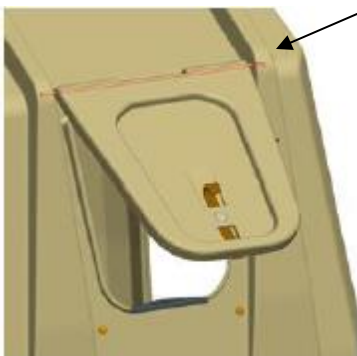

Step 3: Fasten Star Washer: From inside of hutch, place star washer (pushnut) over straight end of access door rod.

Note: Feed Pail Back Plate must be installed for latch to operate.